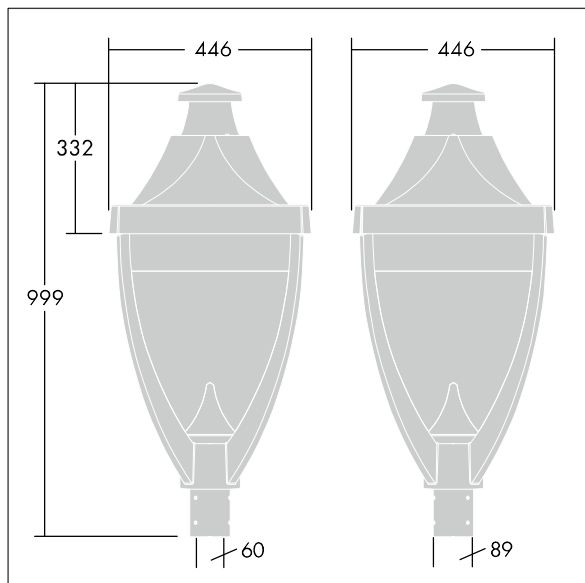

Legend

96262631 LEGEND 36L70 RC 730 BP CL2 T60

ISO 9223 C5	IP65	IK08					
----------------	------	------	--	--	--	--	--

Legend

A modern heritage post top LED lantern with closed optic. Electronic, Class II electrical, IP65, IK08. Body: die-cast aluminium powder coated grey 900 textured finish (close to RAL 7043). Enclosure: flat toughened glass. Surge protection: 10kV single pulse common mode and 8kV multipulse common mode and 6kV multipulse differential mode. If permanent DALI system is connected, 6kV multipulse common and differential mode. Complete with 3000K LED.

Dimensions: 446 x 446 x 999 mm

Luminaire input power: 77 W

Weight: 17.5 kg

Scx: 0.14 m²

TLG_LGND_F_CLS.jpg

TLG_LGND_M_MTP.wmf

This product contains a light source of energy efficiency class D.