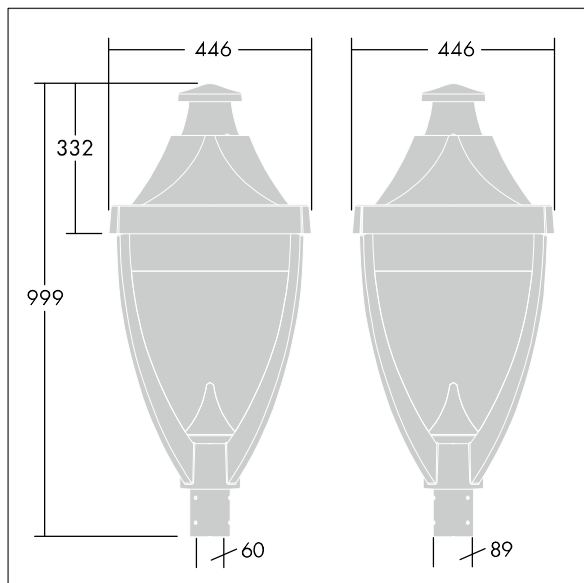

Legend

96262624 LEGEND 36L50 RC 740 BP CL2 T60

ISO 9223 C5	IP65	IK08						
----------------	------	------	--	--	--	--	--	--

Legend

A modern heritage post top LED lantern with closed optic. Electronic, Class II electrical, IP65, IK08. Body: die-cast aluminium powder coated grey 900 textured finish (close to RAL 7043). Enclosure: flat toughened glass. Surge protection: 10kV single pulse common mode and 8kV multipulse common mode and 6kV multipulse differential mode. If permanent DALI system is connected, 6kV multipulse common and differential mode. Complete with 4000K LED.

Dimensions: 446 x 446 x 999 mm

Luminaire input power: 55 W

Weight: 17.5 kg

Scx: 0.14 m²

TLG_LGND_F_CLS.jpg

TLG_LGND_M_MTP.wmf

This product contains a light source of energy efficiency class D.

Legend