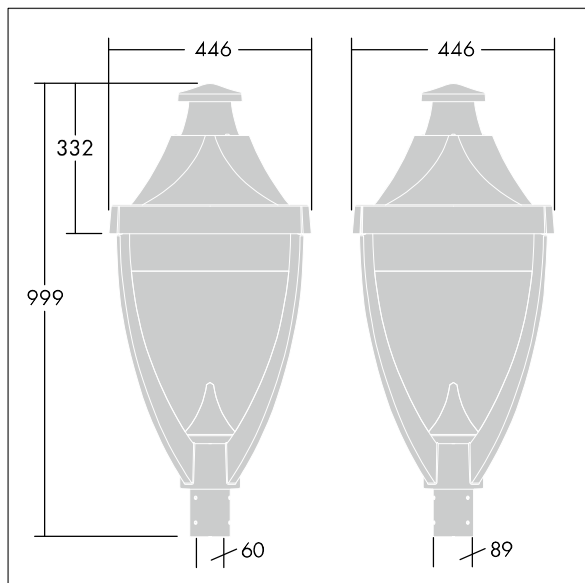

Legend

96262622 LEGEND 36L50 RC 740 RPF CL2 T60

ISO 9223	C5	IP65	IK08						
----------	----	------	------	--	--	--	--	--	--

Legend

A modern heritage post top LED lantern with perforated optic creating decorative illumination on the top of the lantern. Electronic, Class II electrical, IP65, IK08. Body: die-cast aluminium powder coated grey 900 textured finish (close to RAL 7043). Enclosure: flat toughened glass. Surge protection: 10kV single pulse common mode and 8kV multipulse common mode and 6kV multipulse differential mode. If permanent DALI system is connected, 6kV multipulse common and differential mode. Complete with 4000K LED.

Dimensions: 446 x 446 x 999 mm

Luminaire input power: 55 W

Weight: 17.6 kg

Scx: 0.14 m²

TLG_LGND_F_CLS.jpg

TLG_LGND_M_MTP.wmf

This product contains light sources of energy efficiency class D.

Legend