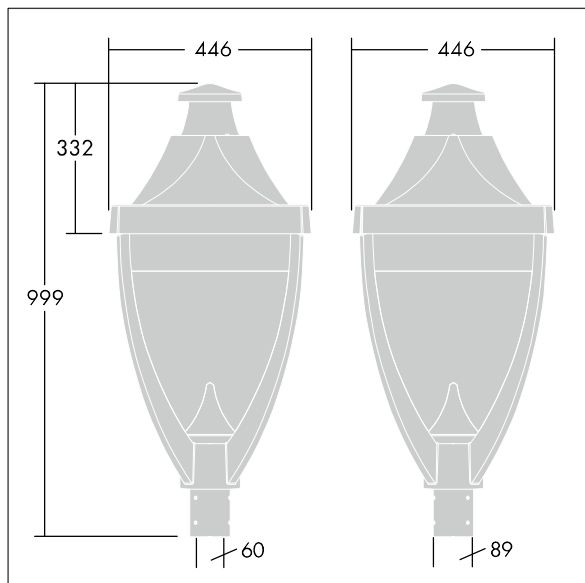

Legend

96262634 LEGEND 36L70 RC 740 BP RPF CL2 T60

ISO 9223	C5	IP65	IK08						
----------	----	------	------	--	--	--	--	--	--

Legend

A modern heritage post top LED lantern with perforated optic creating decorative illumination on the top of the lantern. Electronic, Class II electrical, IP65, IK08. Body: die-cast aluminium powder coated grey 900 textured finish (close to RAL 7043). Enclosure: flat toughened glass. Surge protection: 10kV single pulse common mode and 8kV multipulse common mode and 6kV multipulse differential mode. If permanent DALI system is connected, 6kV multipulse common and differential mode. Complete with 4000K LED.

Dimensions: 446 x 446 x 999 mm

Luminaire input power: 77 W

Weight: 17.6 kg

Scx: 0.14 m²

TLG_LGND_F_CLS.jpg

TLG_LGND_M_MTP.wmf

This product contains light sources of energy efficiency class D.

Legend