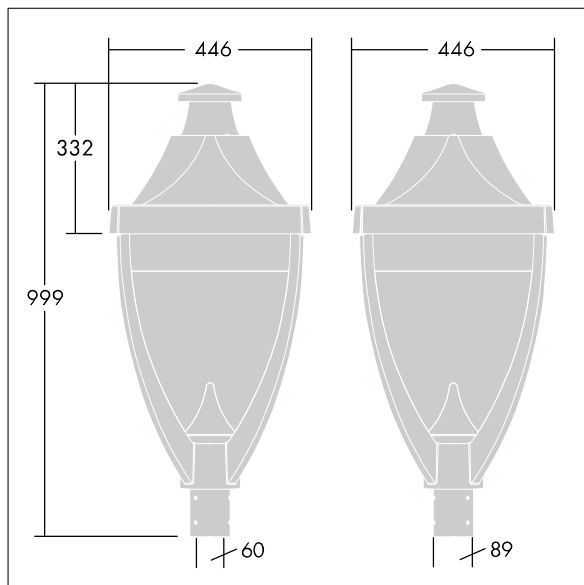

Legend

96262583 LEGEND 36L70 RC 740 BP PM CL1 T60

ISO 9223 C5	IP65	IK08					
----------------	------	------	--	--	--	--	--

Legend

A modern heritage post top LED lantern with closed optic. Electronic, Class I electrical, IP65, IK08. Body: die-cast aluminium powder coated grey 900 textured finish (close to RAL 7043). Enclosure: flat toughened glass. Equipped with Mini Photozell. Surge protection: 10kV single pulse common mode and 8kV multipulse common mode and 6kV multipulse differential mode. If permanent DALI system is connected, 6kV multipulse common and differential mode. Complete with 4000K LED.

Dimensions: 446 x 446 x 999 mm
 Luminaire input power: 77 W
 Weight: 17.5 kg
 Scx: 0.14 m²
 Scx: 0.14 m²

TLG_LGND_F_CLS.jpg

TLG_LGND_M_MTP.wmf

This product contains a light source of energy efficiency class D.

Legend

96262583 LEGEND 36L70 RC 740 BP PM CL1 T60

THORN