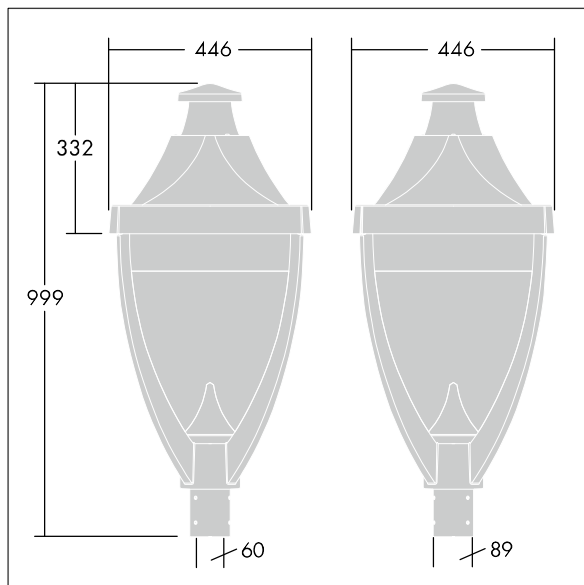

Legend

96262582 LEGEND 36L70 RC 730 BP PM CL1 T60

ISO 9223 C5	IP65	IK08					
----------------	------	------	--	--	--	--	--

Legend

A modern heritage post top LED lantern with closed optic. Electronic, Class I electrical, IP65, IK08. Body: die-cast aluminium powder coated grey 900 textured finish (close to RAL 7043). Enclosure: flat toughened glass. Equipped with Mini Photozell. Surge protection: 10kV single pulse common mode and 8kV multipulse common mode and 6kV multipulse differential mode. If permanent DALI system is connected, 6kV multipulse common and differential mode. Complete with 3000K LED.

Dimensions: 446 x 446 x 999 mm
 Luminaire input power: 77 W
 Weight: 17.5 kg
 Scx: 0.14 m²
 Scx: 0.14 m²

TLG_LGND_F_CLS.jpg

TLG_LGND_M_MTP.wmf

This product contains a light source of energy efficiency class D.