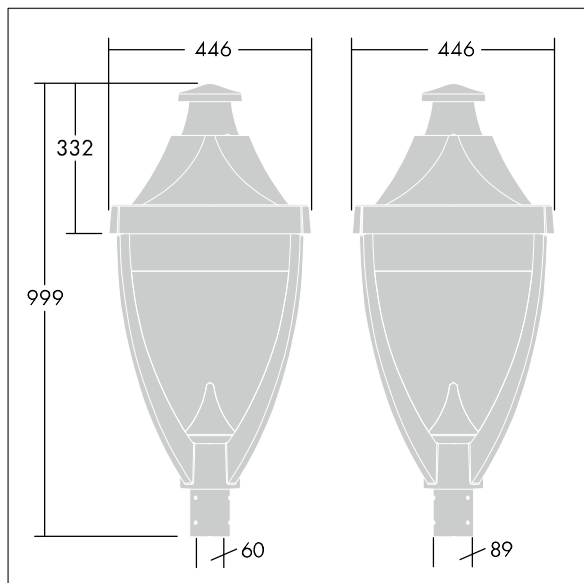

Legend

96262582 LEGEND 36L70 RC 730 BP PM CL1 T60

ISO 9223 C5	IP65	IK08					
----------------	------	------	--	--	--	--	--

Legend

A modern heritage post top LED lantern with closed optic. Electronic, Class I electrical, IP65, IK08. Body: die-cast aluminium powder coated grey 900 textured finish (close to RAL 7043). Enclosure: flat toughened glass. Equipped with Mini Photozell. Surge protection: 10kV single pulse common mode and 8kV multipulse common mode and 6kV multipulse differential mode. If permanent DALI system is connected, 6kV multipulse common and differential mode. Complete with 3000K LED.

Dimensions: 446 x 446 x 999 mm

Luminaire input power: 77 W

Weight: 17.5 kg

Scx: 0.14 m²

Scx: 0.14 m²

TLG_LGND_F_CLS.jpg

TLG_LGND_M_MTP.wmf

This product contains a light source of energy efficiency class D.