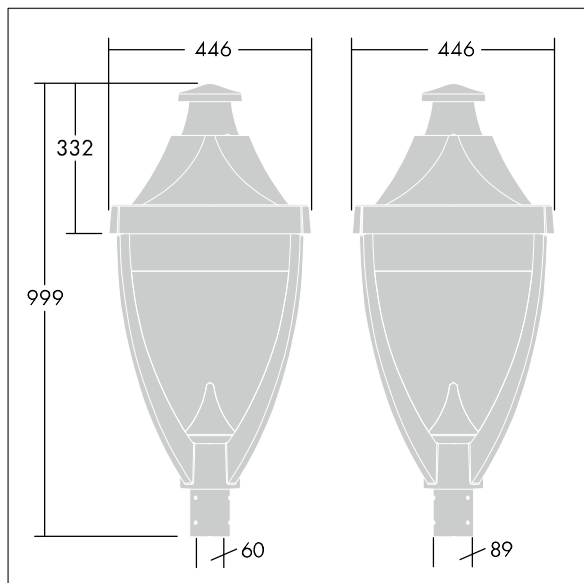

Legend

96262581 LEGEND 36L70 RC 740 BP CL1 T60

ISO 9223 C5	IP65	IK08					
----------------	------	------	--	--	--	--	--

Legend

A modern heritage post top LED lantern with closed optic. Electronic, Class I electrical, IP65, IK08. Body: die-cast aluminium powder coated grey 900 textured finish (close to RAL 7043). Enclosure: flat toughened glass. Surge protection: 10kV single pulse common mode and 8kV multipulse common mode and 6kV multipulse differential mode. If permanent DALI system is connected, 6kV multipulse common and differential mode. Complete with 4000K LED.

Dimensions: 446 x 446 x 999 mm

Luminaire input power: 77 W

Weight: 17.5 kg

Scx: 0.14 m²

Scy: 0.14 m²

TLG_LGND_F_CLS.jpg

TLG_LGND_M_MTP.wmf

This product contains a light source of energy efficiency class D.