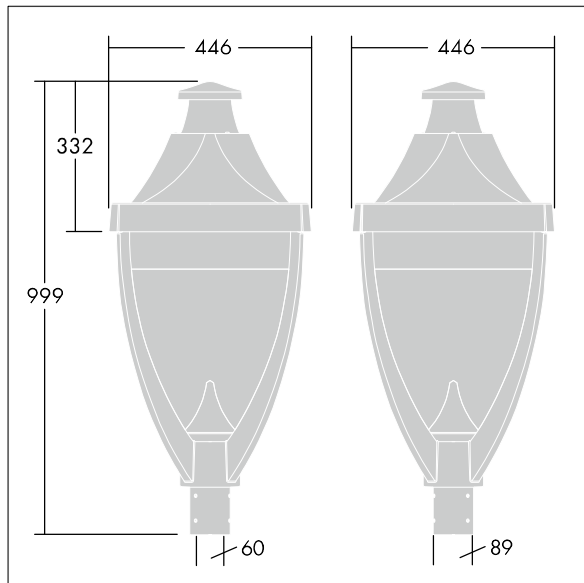

Legend

96262580 LEGEND 36L70 RC 730 BP CL1 T60

ISO 9223 C5	IP65	IK08					
----------------	------	------	--	--	--	--	--

Legend

A modern heritage post top LED lantern with closed optic. Electronic, Class I electrical, IP65, IK08. Body: die-cast aluminium powder coated grey 900 textured finish (close to RAL 7043). Enclosure: flat toughened glass. Surge protection: 10kV single pulse common mode and 8kV multipulse common mode and 6kV multipulse differential mode. If permanent DALI system is connected, 6kV multipulse common and differential mode. Complete with 3000K LED.

Dimensions: 446 x 446 x 999 mm

Luminaire input power: 77 W

Weight: 17.5 kg

Scx: 0.14 m²

Scy: 0.14 m²

TLG_LGND_F_CLS.jpg

TLG_LGND_M_MTP.wmf

This product contains a light source of energy efficiency class D.