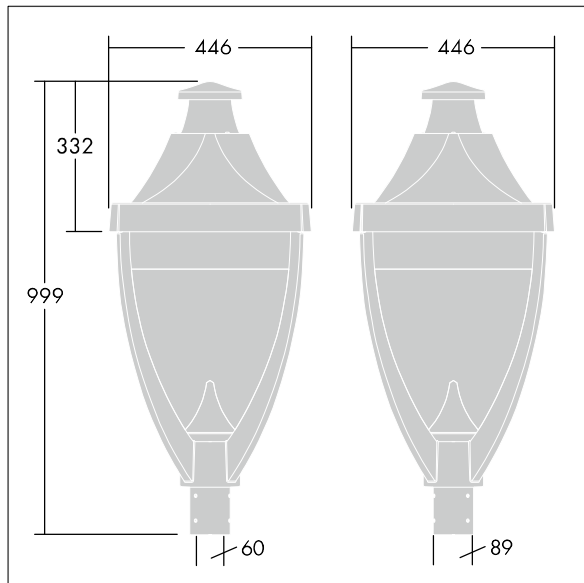

Legend

96262580 LEGEND 36L70 RC 730 BP CL1 T60

ISO 9223 C5	IP65	IK08					
----------------	------	------	--	--	--	--	--

Legend

A modern heritage post top LED lantern with closed optic. Electronic, Class I electrical, IP65, IK08. Body: die-cast aluminium powder coated grey 900 textured finish (close to RAL 7043). Enclosure: flat toughened glass. Surge protection: 10kV single pulse common mode and 8kV multipulse common mode and 6kV multipulse differential mode. If permanent DALI system is connected, 6kV multipulse common and differential mode. Complete with 3000K LED.

Dimensions: 446 x 446 x 999 mm

Luminaire input power: 77 W

Weight: 17.5 kg

Scx: 0.14 m²

Scx: 0.14 m²

TLG_LGND_F_CLS.jpg

TLG_LGND_M_MTP.wmf

This product contains a light source of energy efficiency class D.