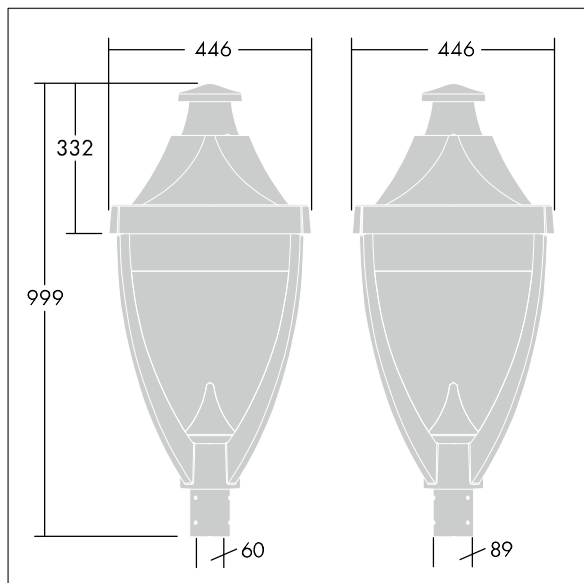

Legend

A modern heritage post top LED lantern with closed optic. Electronic, Class I electrical, IP65, IK08. Body: die-cast aluminium powder coated grey 900 textured finish (close to RAL 7043). Enclosure: flat toughened glass. Equipped with Mini Photozell. Surge protection: 10kV single pulse common mode and 8kV multipulse common mode and 6kV multipulse differential mode. If permanent DALI system is connected, 6kV multipulse common and differential mode. Complete with 4000K LED.

Dimensions: 446 x 446 x 999 mm

Luminaire input power: 55 W

Weight: 17.5 kg

Scx: 0.14 m²

Scx: 0.14 m²

TLG_LGND_F_CLS.jpg

TLG_LGND_M_MTP.wmf

This product contains a light source of energy efficiency class D.