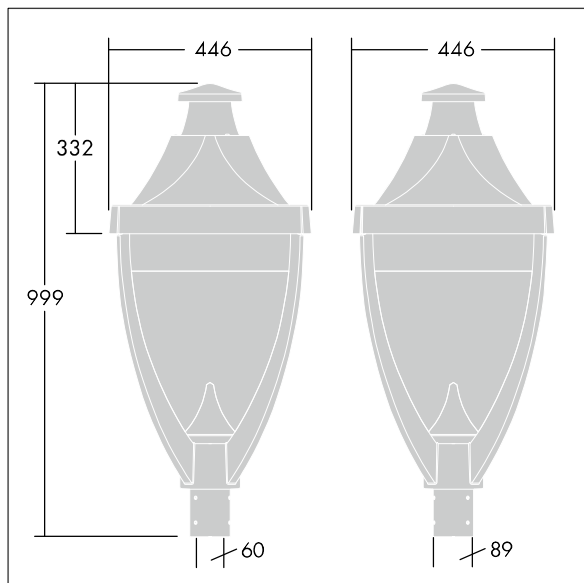

Legend

96262577 LEGEND 36L50 RC 740 BP CL1 T60

ISO 9223 C5	IP65	IK08					
----------------	------	------	--	--	--	--	--

Legend

A modern heritage post top LED lantern with closed optic. Electronic, Class I electrical, IP65, IK08. Body: die-cast aluminium powder coated grey 900 textured finish (close to RAL 7043). Enclosure: flat toughened glass. Surge protection: 10kV single pulse common mode and 8kV multipulse common mode and 6kV multipulse differential mode. If permanent DALI system is connected, 6kV multipulse common and differential mode. Complete with 4000K LED.

Dimensions: 446 x 446 x 999 mm

Luminaire input power: 55 W

Weight: 17.5 kg

Scx: 0.14 m²

Scy: 0.14 m²

TLG_LGND_F_CLS.jpg

TLG_LGND_M_MTP.wmf

This product contains a light source of energy efficiency class D.