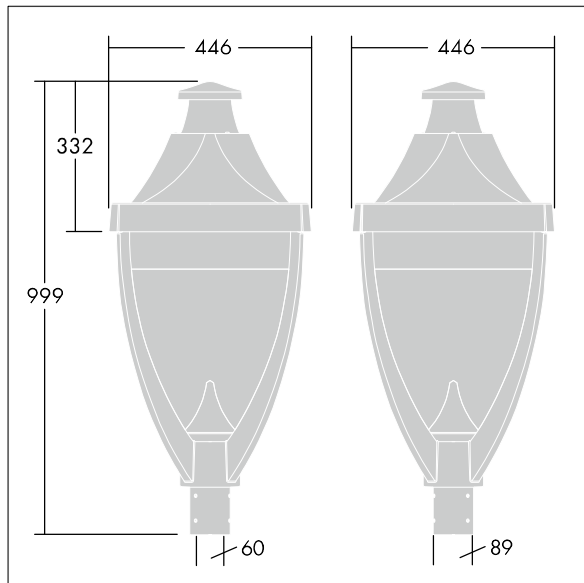

Legend

96262576 LEGEND 36L50 RC 730 BP CL1 T60

ISO 9223 C5	IP65	IK08					
----------------	------	------	--	--	--	--	--

Legend

A modern heritage post top LED lantern with closed optic. Electronic, Class I electrical, IP65, IK08. Body: die-cast aluminium powder coated grey 900 textured finish (close to RAL 7043). Enclosure: flat toughened glass. Surge protection: 10kV single pulse common mode and 8kV multipulse common mode and 6kV multipulse differential mode. If permanent DALI system is connected, 6kV multipulse common and differential mode. Complete with 3000K LED.

Dimensions: 446 x 446 x 999 mm

Luminaire input power: 55 W

Weight: 17.5 kg

Scx: 0.14 m²

Scy: 0.14 m²

TLG_LGND_F_CLS.jpg

TLG_LGND_M_MTP.wmf

This product contains a light source of energy efficiency class D.