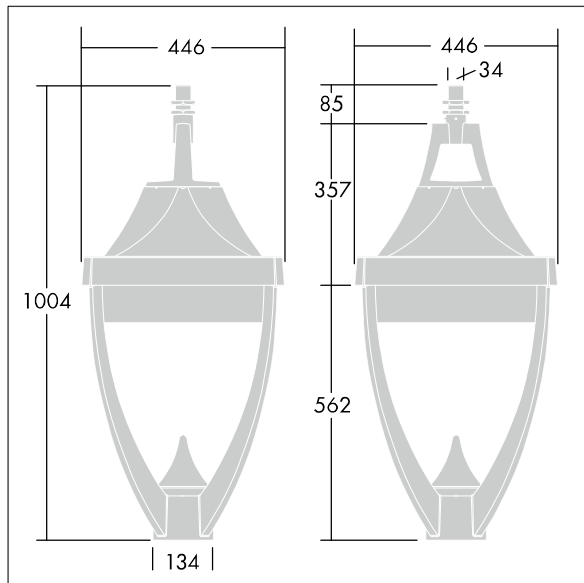

Legend

96262565 LEGEND 36L70 RC 730 BP CL1 MSU 34G

ISO 9223 C5	IP65	IK08					
----------------	------	------	--	--	--	--	--

Legend

A modern heritage suspended LED lantern with closed optic. Electronic, Class I electrical, IP65, IK08. Body: die-cast aluminium powder coated grey 900 textured finish (close to RAL 7043). Enclosure: flat toughened glass. Surge protection: 10kV single pulse common mode and 8kV multipulse common mode and 6kV multipulse differential mode. If permanent DALI system is connected, 6kV multipulse common and differential mode. Complete with 3000K LED.

Dimensions: 446 x 446 x 1004 mm

Luminaire input power: 77 W

Weight: 16.5 kg

Scx: 0.14 m²

Scx: 0.14 m²

TLG_LGND_F_LEDPDBLIT.jpg

TLG_LGND_M_MSU.wmf

This product contains a light source of energy efficiency class D.