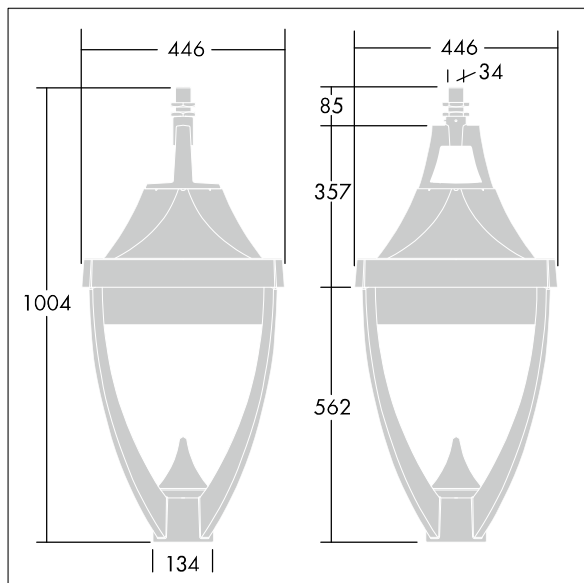

## Legend

A modern heritage suspended LED lantern with closed optic. Electronic, Class I electrical, IP65, IK08. Body: die-cast aluminium powder coated grey 900 textured finish (close to RAL 7043). Enclosure: flat toughened glass. Surge protection: 10kV single pulse common mode and 8kV multipulse common mode and 6kV multipulse differential mode. If permanent DALI system is connected, 6kV multipulse common and differential mode. Complete with 4000K LED.

Dimensions: 446 x 446 x 1004 mm

Luminaire input power: 77 W

Weight: 16.5 kg

Scx: 0.14 m<sup>2</sup>

Scx: 0.14 m<sup>2</sup>

TLG\_LGND\_F\_LEDPDBLIT.jpg

TLG\_LGND\_M\_MSU.wmf

This product contains a light source of energy efficiency class D.

## Legend

96262564 LEGEND 36L70 RC 740 BP CL1 MSU 34G