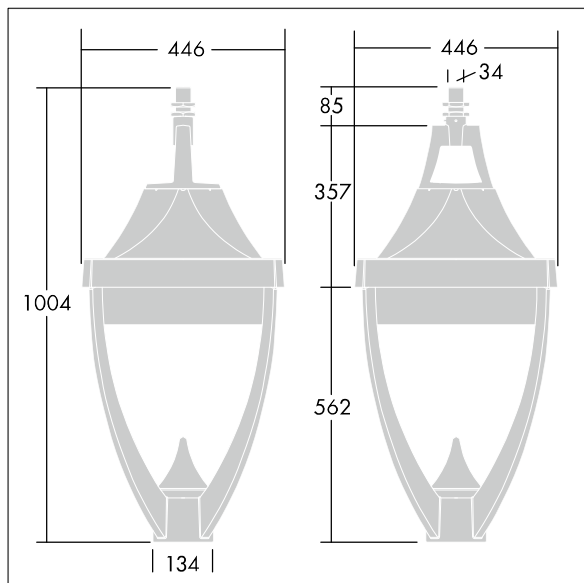

### Legend

A modern heritage suspended LED lantern with closed optic. Electronic, Class I electrical, IP65, IK08. Body: die-cast aluminium powder coated grey 900 textured finish (close to RAL 7043). Enclosure: flat toughened glass. Surge protection: 10kV single pulse common mode and 8kV multipulse common mode and 6kV multipulse differential mode. If permanent DALI system is connected, 6kV multipulse common and differential mode. Complete with 4000K LED.

Dimensions: 446 x 446 x 1004 mm

Luminaire input power: 77 W

Weight: 16.5 kg

Scx: 0.14 m<sup>2</sup>

Scx: 0.14 m<sup>2</sup>

TLG\_LGND\_F\_LEDPDBLIT.jpg

TLG\_LGND\_M\_MSU.wmf

This product contains a light source of energy efficiency class D.