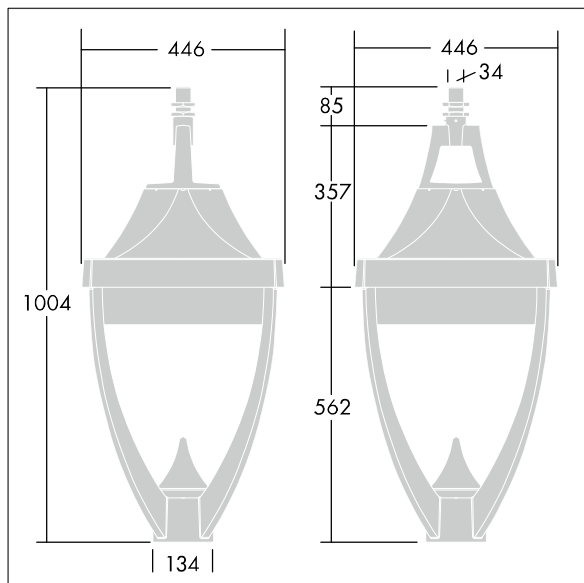

Legend

96262563 LEGEND 36L70 RC 730 CL1 MSU 34G

ISO 9223 C5	IP65	IK08					
----------------	------	------	--	--	--	--	--

Legend

A modern heritage suspended LED lantern with closed optic. Electronic, Class I electrical, IP65, IK08. Body: die-cast aluminium powder coated grey 900 textured finish (close to RAL 7043). Enclosure: flat toughened glass. Surge protection: 10kV single pulse common mode and 8kV multipulse common mode and 6kV multipulse differential mode. If permanent DALI system is connected, 6kV multipulse common and differential mode. Complete with 3000K LED.

Dimensions: 446 x 446 x 1004 mm

Luminaire input power: 77 W

Weight: 16.5 kg

Scx: 0.14 m²

Scx: 0.14 m²

TLG_LGND_F_LEDPDBLIT.jpg

TLG_LGND_M_MSU.wmf

This product contains a light source of energy efficiency class D.