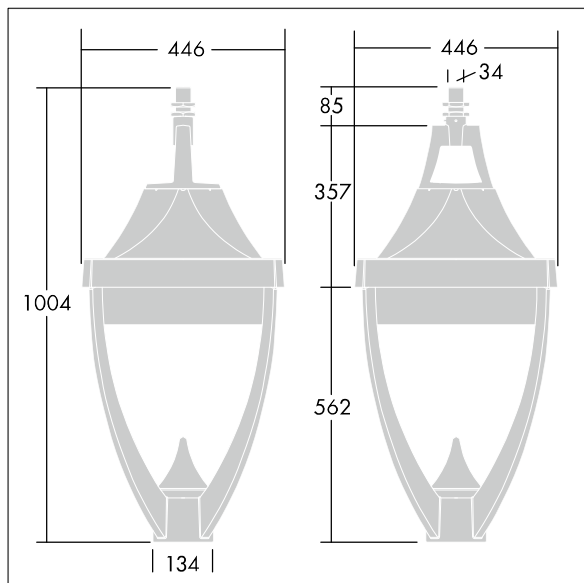

Legend

96262562 LEGEND 36L70 RC 740 CL1 MSU 34G

ISO 9223 C5	IP65	IK08				
----------------	------	------	--	--	--	--

Legend

A modern heritage suspended LED lantern with closed optic. Electronic, Class I electrical, IP65, IK08. Body: die-cast aluminium powder coated grey 900 textured finish (close to RAL 7043). Enclosure: flat toughened glass. Surge protection: 10kV single pulse common mode and 8kV multipulse common mode and 6kV multipulse differential mode. If permanent DALI system is connected, 6kV multipulse common and differential mode. Complete with 4000K LED.

Dimensions: 446 x 446 x 1004 mm

Luminaire input power: 77 W

Weight: 16.5 kg

Scx: 0.14 m²

Scx: 0.14 m²

TLG_LGND_F_LEDPDBLIT.jpg

TLG_LGND_M_MSU.wmf

This product contains a light source of energy efficiency class D.