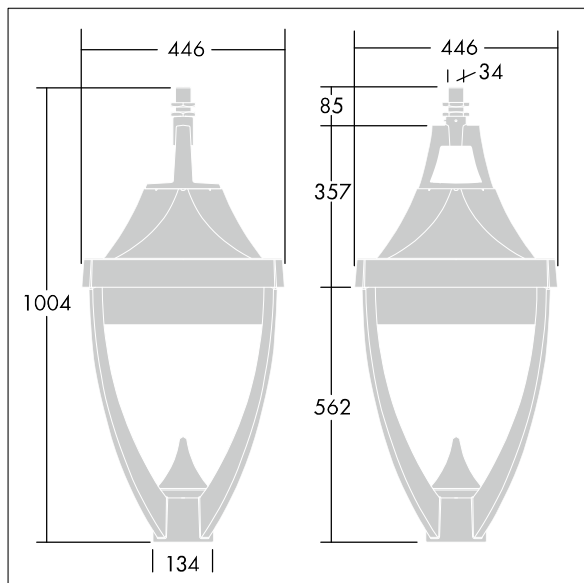

Legend

96262562 LEGEND 36L70 RC 740 CL1 MSU 34G

ISO 9223 C5	IP65	IK08				
----------------	------	------	--	--	--	--

Legend

A modern heritage suspended LED lantern with closed optic. Electronic, Class I electrical, IP65, IK08. Body: die-cast aluminium powder coated grey 900 textured finish (close to RAL 7043). Enclosure: flat toughened glass. Surge protection: 10kV single pulse common mode and 8kV multipulse common mode and 6kV multipulse differential mode. If permanent DALI system is connected, 6kV multipulse common and differential mode. Complete with 4000K LED.

Dimensions: 446 x 446 x 1004 mm

Luminaire input power: 77 W

Weight: 16.5 kg

Scx: 0.14 m²

Scy: 0.14 m²

TLG_LGND_F_LEDPDBLIT.jpg

TLG_LGND_M_MSU.wmf

This product contains a light source of energy efficiency class D.