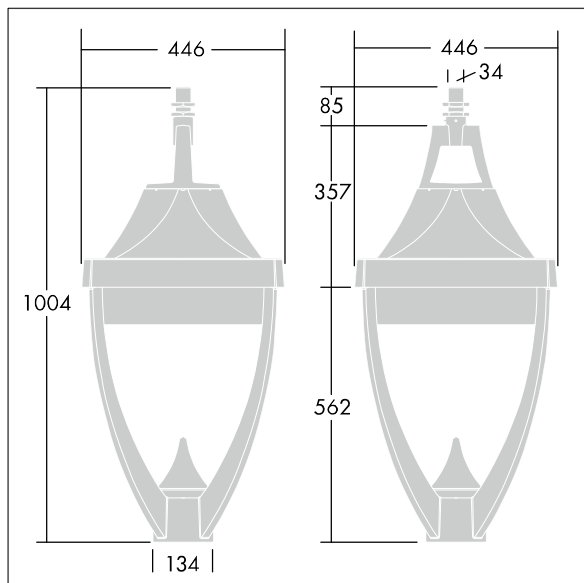

Legend

96262559 LEGEND 36L50 RC 730 BP CL1 MSU 34G

ISO 9223 C5	IP65	IK08					
----------------	------	------	--	--	--	--	--

Legend

A modern heritage suspended LED lantern with closed optic. Electronic, Class I electrical, IP65, IK08. Body: die-cast aluminium powder coated grey 900 textured finish (close to RAL 7043). Enclosure: flat toughened glass. Surge protection: 10kV single pulse common mode and 8kV multipulse common mode and 6kV multipulse differential mode. If permanent DALI system is connected, 6kV multipulse common and differential mode. Complete with 4000K LED.

Dimensions: 446 x 446 x 1004 mm

Luminaire input power: 55 W

Weight: 16.5 kg

Scx: 0.14 m²

Scy: 0.14 m²

TLG_LGND_F_LEDPDBLIT.jpg

TLG_LGND_M_MSU.wmf

This product contains a light source of energy efficiency class D.