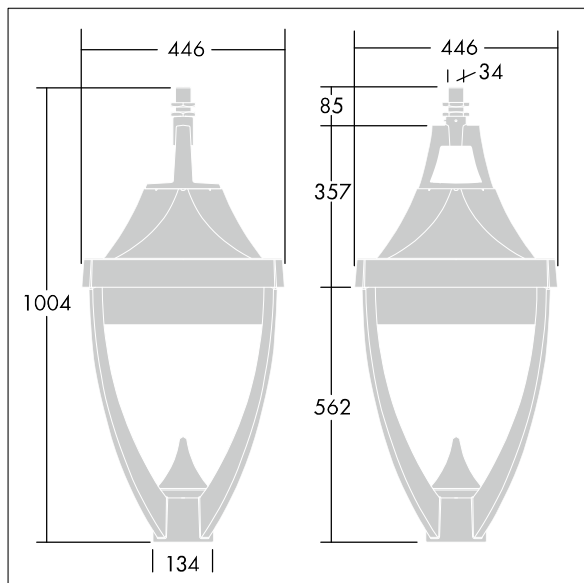

Legend

96262559 LEGEND 36L50 RC 730 BP CL1 MSU 34G

ISO 9223 C5	IP65	IK08					
----------------	------	------	--	--	--	--	--

Legend

A modern heritage suspended LED lantern with closed optic. Electronic, Class I electrical, IP65, IK08. Body: die-cast aluminium powder coated grey 900 textured finish (close to RAL 7043). Enclosure: flat toughened glass. Surge protection: 10kV single pulse common mode and 8kV multipulse common mode and 6kV multipulse differential mode. If permanent DALI system is connected, 6kV multipulse common and differential mode. Complete with 4000K LED.

Dimensions: 446 x 446 x 1004 mm

Luminaire input power: 55 W

Weight: 16.5 kg

Scx: 0.14 m²

Scx: 0.14 m²

TLG_LGND_F_LEDPDBLIT.jpg

TLG_LGND_M_MSU.wmf

This product contains a light source of energy efficiency class D.