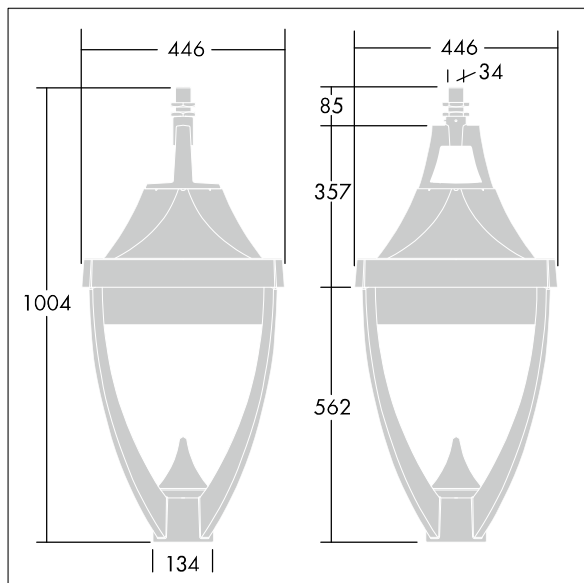

### Legend

A modern heritage suspended LED lantern with closed optic. Electronic, Class I electrical, IP65, IK08. Body: die-cast aluminium powder coated grey 900 textured finish (close to RAL 7043). Enclosure: flat toughened glass. Surge protection: 10kV single pulse common mode and 8kV multipulse common mode and 6kV multipulse differential mode. If permanent DALI system is connected, 6kV multipulse common and differential mode. Complete with 4000K LED.

Dimensions: 446 x 446 x 1004 mm

Luminaire input power: 55 W

Weight: 16.5 kg

Scx: 0.14 m<sup>2</sup>

Scy: 0.14 m<sup>2</sup>

TLG\_LGND\_F\_LEDPDBLIT.jpg

TLG\_LGND\_M\_MSU.wmf

This product contains a light source of energy efficiency class D.