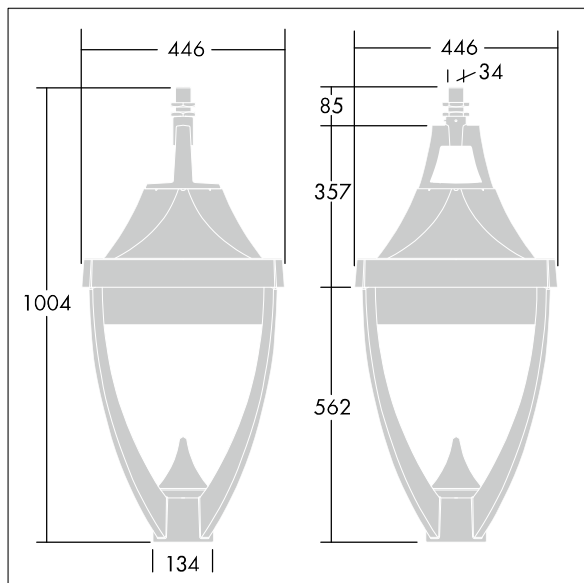

## Legend

A modern heritage suspended LED lantern with closed optic. Electronic, Class I electrical, IP65, IK08. Body: die-cast aluminium powder coated grey 900 textured finish (close to RAL 7043). Enclosure: flat toughened glass. Surge protection: 10kV single pulse common mode and 8kV multipulse common mode and 6kV multipulse differential mode. If permanent DALI system is connected, 6kV multipulse common and differential mode. Complete with 3000K LED.

Dimensions: 446 x 446 x 1004 mm

Luminaire input power: 55 W

Weight: 16.5 kg

Scx: 0.14 m<sup>2</sup>

Scy: 0.14 m<sup>2</sup>

TLG\_LGND\_F\_LEDPDBLIT.jpg

TLG\_LGND\_M\_MSU.wmf

This product contains a light source of energy efficiency class D.