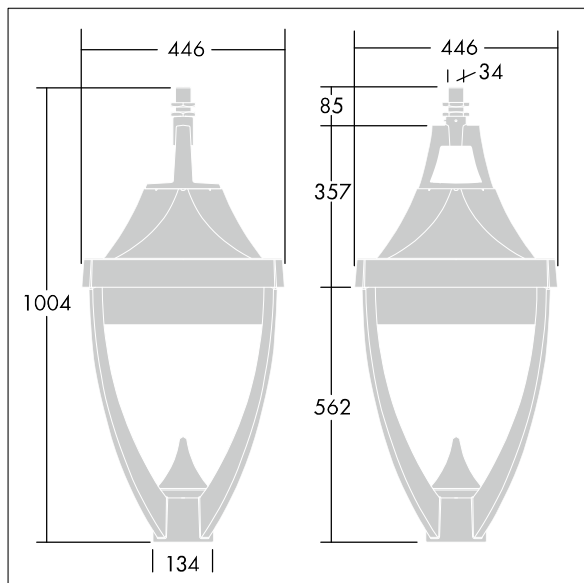

Legend

96262557 LEGEND 36L50 RC 730 CL1 MSU 34G

ISO 9223	C5	IP65	IK08				
----------	----	------	------	--	--	--	--

Legend

A modern heritage suspended LED lantern with closed optic. Electronic, Class I electrical, IP65, IK08. Body: die-cast aluminium powder coated grey 900 textured finish (close to RAL 7043). Enclosure: flat toughened glass. Surge protection: 10kV single pulse common mode and 8kV multipulse common mode and 6kV multipulse differential mode. If permanent DALI system is connected, 6kV multipulse common and differential mode. Complete with 3000K LED.

Dimensions: 446 x 446 x 1004 mm

Luminaire input power: 55 W

Weight: 16.5 kg

Scx: 0.14 m²

Scx: 0.14 m²

TLG_LGND_F_LEDPDBLIT.jpg

TLG_LGND_M_MSU.wmf

This product contains a light source of energy efficiency class D.