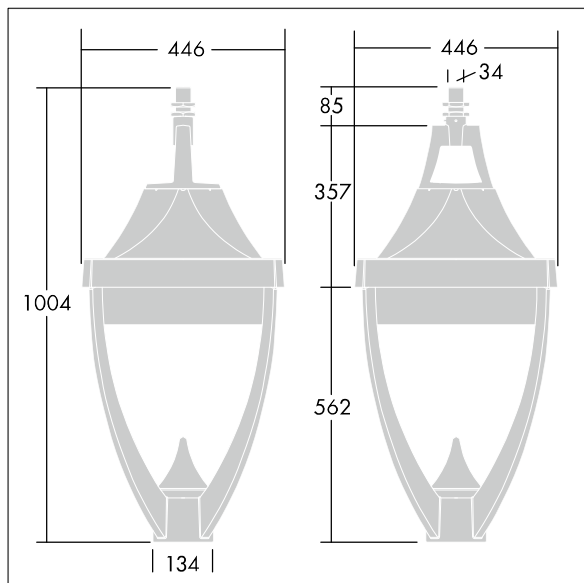

Legend

96262556 LEGEND 36L50 RC 740 CL1 MSU 34G

ISO 9223 C5	IP65	IK08				
----------------	------	------	--	--	--	--

Legend

A modern heritage suspended LED lantern with closed optic. Electronic, Class I electrical, IP65, IK08. Body: die-cast aluminium powder coated grey 900 textured finish (close to RAL 7043). Enclosure: flat toughened glass. Surge protection: 10kV single pulse common mode and 8kV multipulse common mode and 6kV multipulse differential mode. If permanent DALI system is connected, 6kV multipulse common and differential mode. Complete with 4000K LED.

Dimensions: 446 x 446 x 1004 mm

Luminaire input power: 55 W

Weight: 16.5 kg

Scx: 0.14 m²

Scy: 0.14 m²

TLG_LGND_F_LEDPDBLIT.jpg

TLG_LGND_M_MSU.wmf

This product contains a light source of energy efficiency class D.