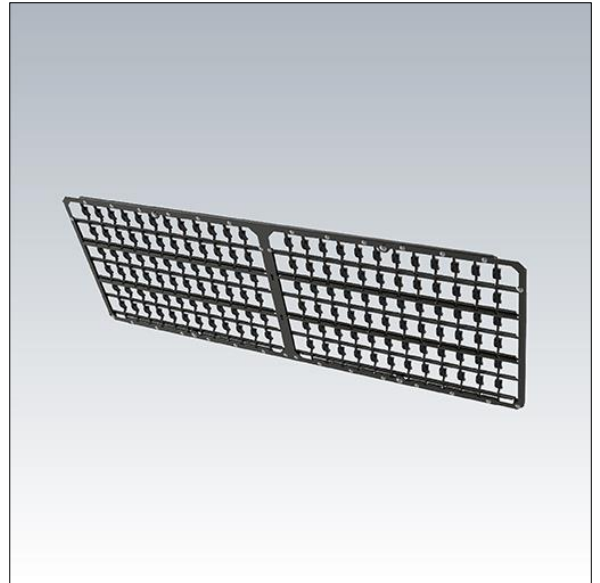

Trophy

96652807 TROPHY L+R+B LOUVRE (1 module)

Trophy

Left, right and back Louvre kit for 1 Trophy LED module.
Can be installed before or after installation on site. Finished black.

Design advice can be obtained from your local representative.

Weight: 0.82 kg

TLG_TROPHY_F_LRB_LOUVRE.jpg