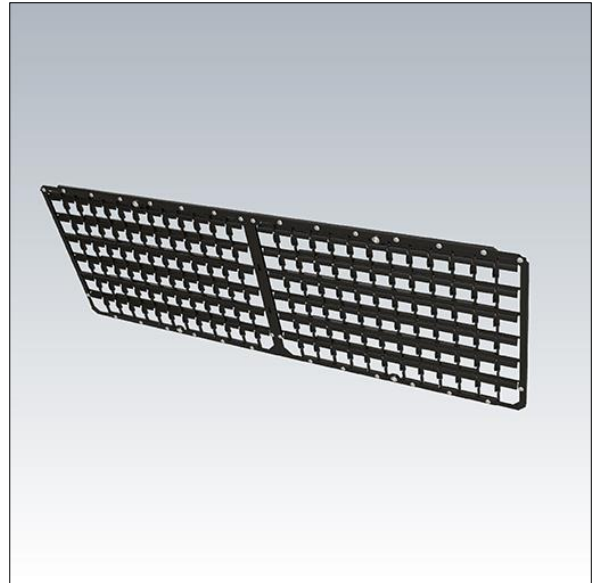

## Trophy

### 96652805 TROPHY L+B LOUVRE (1 module)

#### Trophy

Left and back Louvre kit for 1 Trophy LED module. Can be installed before or after installation on site. Finished black.

Design advice can be obtained from your local representative.

Weight: 0.67 kg