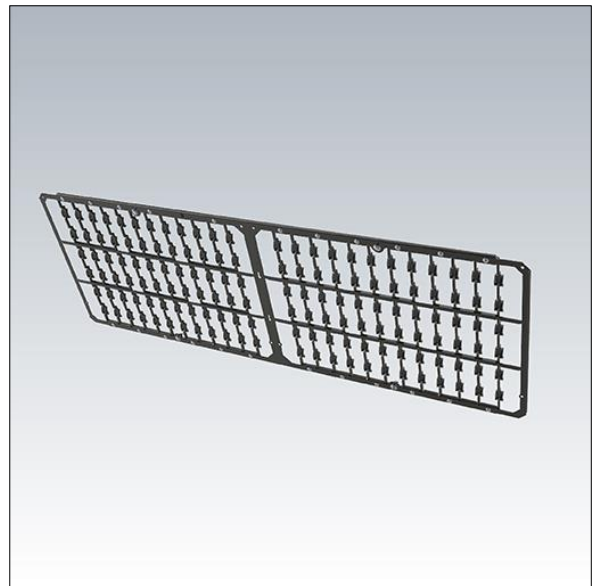

Trophy

96652804 TROPHY L+R LOUVRE (1 module)

Trophy

Left and right Louvre kit for 1 Trophy LED module. Can be installed before or after installation on site. Finished black.

Design advice can be obtained from your local representative.

Weight: 0.48 kg

TLG_TROPHY_F_LR_LOUVRE.jpg