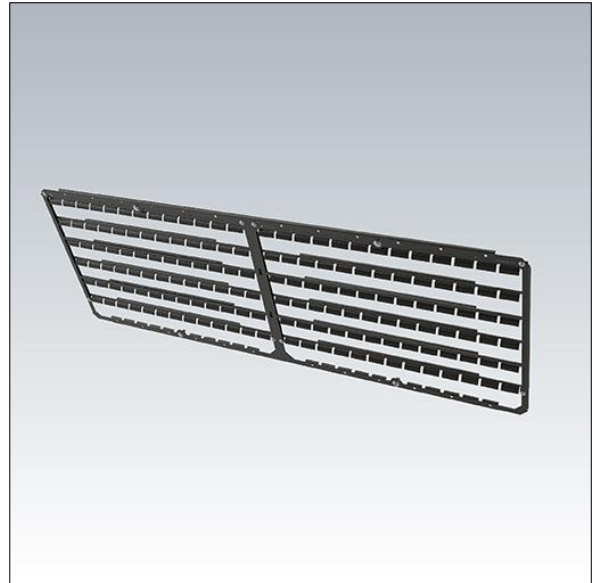

Trophy

96652803 TROPHY B LOUVRE (1 module)

Trophy

Back Louvre kit for 1 Trophy LED module. Can be installed before or after installation on site. Finished black.

Design advice can be obtained from your local representative.

Weight: 0.58 kg

TLG_TROPHY_F_B_LOUVRE.jpg