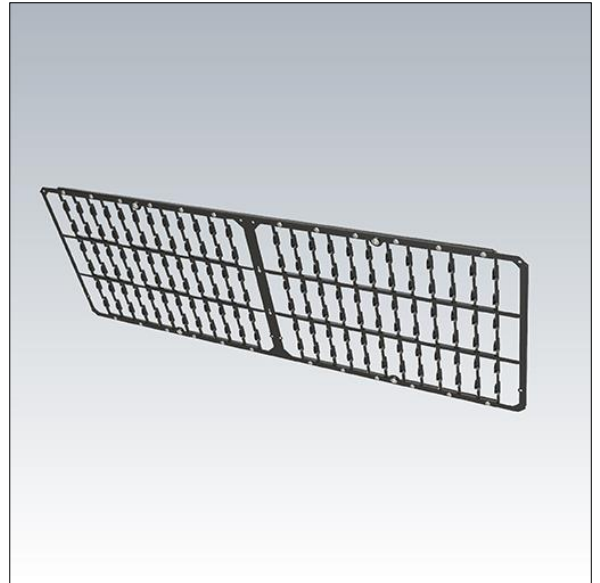

Trophy

96652802 TROPHY R LOUVRE (1 module)

Trophy

Right Louvre kit for 1 Trophy LED module. Can be installed before or after installation on site. Finished black.

Design advice can be obtained from your local representative.

Weight: 0.32 kg

TLG_TROPHY_F_R_LOUVRE.jpg