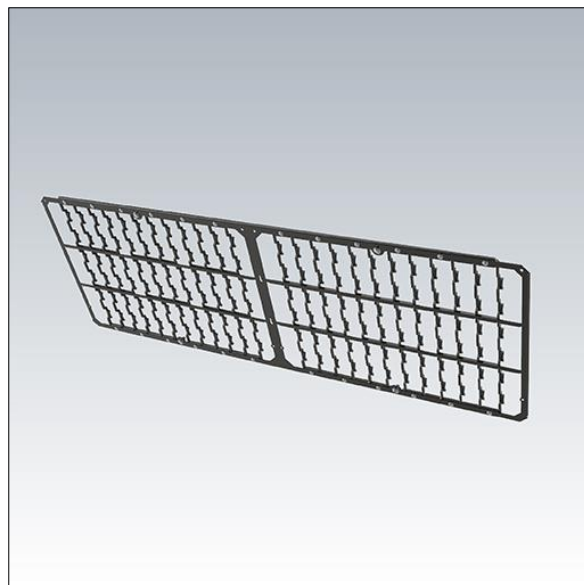

Trophy

96652801 TROPHY L LOUVRE (1 module)

THORN

Trophy

Left Louvre kit for 1 Trophy LED module. Can be installed before or after installation on site. Finished black.

Design advice can be obtained from your local representative.

Weight: 0.32 kg

TLG_TROPHY_F_L_LOUVRE.jpg