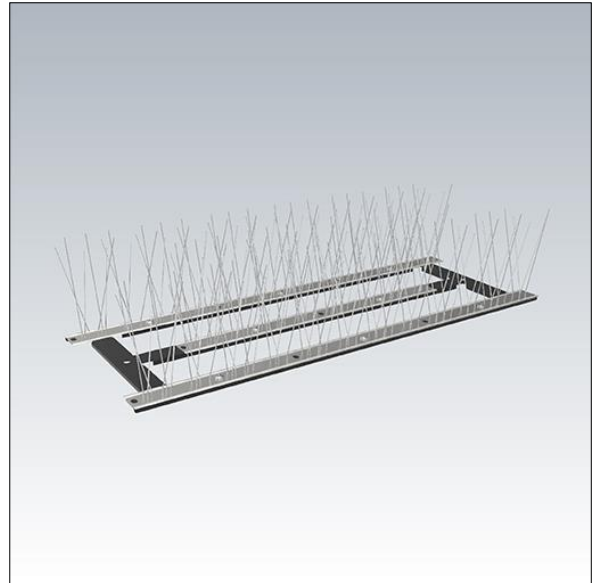

Trophy

96652800 TROPHY BIRD DETERRENT (1 module)

Trophy

Support covered with spikes, which is mounted on top of the Trophy 1 module to prevent birds landing. Their excrement could damage the paint and in the case of coastal environments, create corrosion. This accessory is mandatory in coastal environments.

Weight: 0.56 kg

TLG_TROPHY_F_BIRD_DETERRENTT.jpg