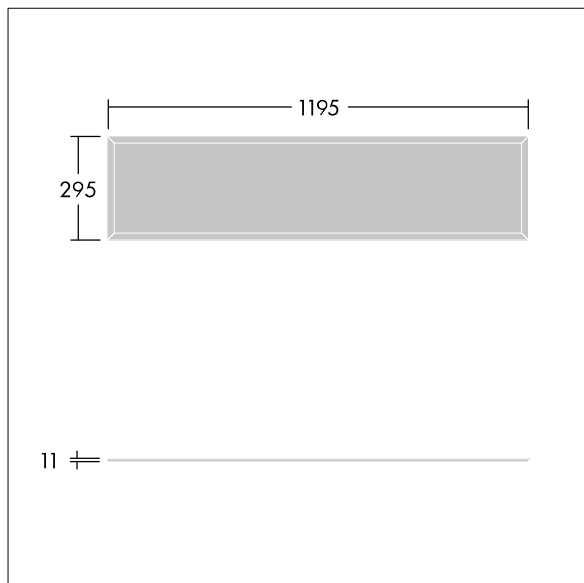

TLG_RYLL_M_LD1.wmf

All values marked with an * are rated values. Thorn uses tried and tested components from leading suppliers, however there may be isolated instances of technology-related failures of individual LEDs during the rated product lifetime. International standards set the tolerance in initial flux and connected load at $\pm 10\%$. Unless stated otherwise, the values apply to an ambient temperature of 25°C.

Thorn Lighting is constantly developing and improving its products. The right is reserved to change specifications without prior notification or public announcement.
© Thorn Lighting