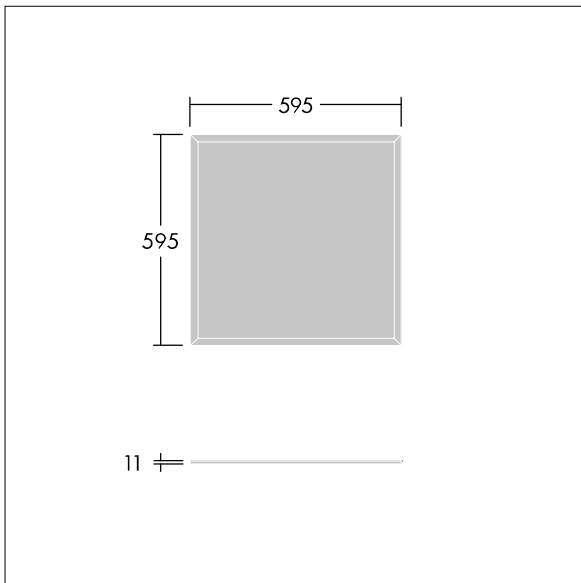

TLG_RYLL_M_LD3.wmf

All values marked with an * are rated values. Thorn uses tried and tested components from leading suppliers, however there may be isolated instances of technology-related failures of individual LEDs during the rated product lifetime. International standards set the tolerance in initial flux and connected load at $\pm 10\%$. Unless stated otherwise, the values apply to an ambient temperature of 25°C.

Thorn Lighting is constantly developing and improving its products. The right is reserved to change specifications without prior notification or public announcement.
© Thorn Lighting