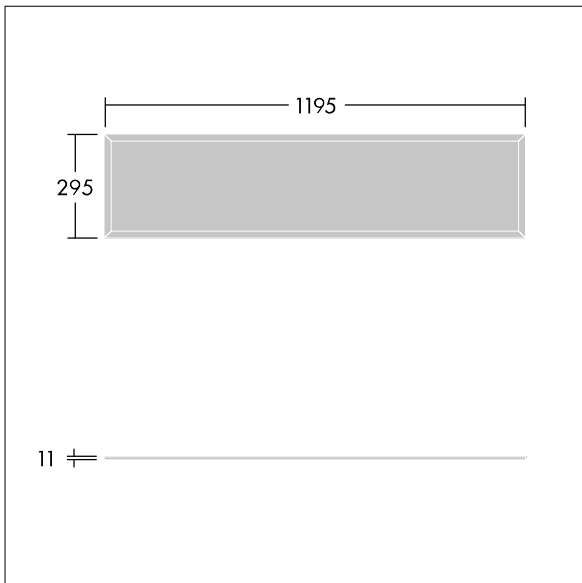

TLG_RYLL_M_LD1.wmf

All values marked with an * are rated values. Thorn uses tried and tested components from leading suppliers, however there may be isolated instances of technology-related failures of individual LEDs during the rated product lifetime. International standards set the tolerance in initial flux and connected load at $\pm 10\%$. Unless stated otherwise, the values apply to an ambient temperature of 25°C.

Thorn Lighting is constantly developing and improving its products. The right is reserved to change specifications without prior notification or public announcement.
© Thorn Lighting