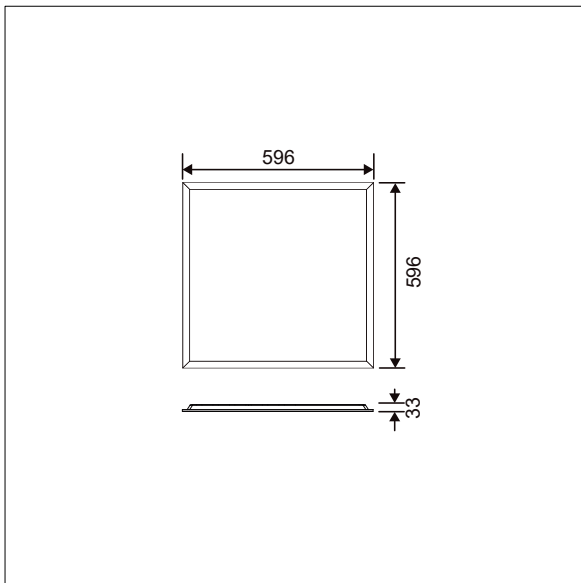

TLG_RYLL_M_66_LD.wmf