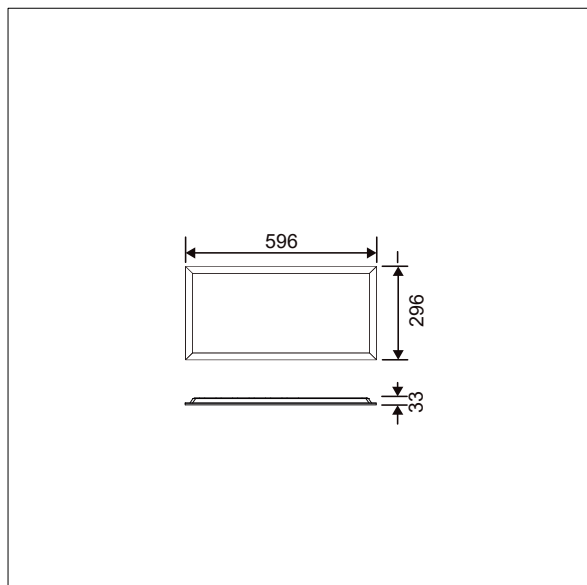

TLG_RYLL_M_63_LD.wmf

All values marked with an * are rated values. Thorn uses tried and tested components from leading suppliers, however there may be isolated instances of technology-related failures of individual LEDs during the rated product lifetime. International standards set the tolerance in initial flux and connected load at $\pm 10\%$. Unless stated otherwise, the values apply to an ambient temperature of 25°C.

Thorn Lighting is constantly developing and improving its products. The right is reserved to change specifications without prior notification or public announcement.
© Thorn Lighting