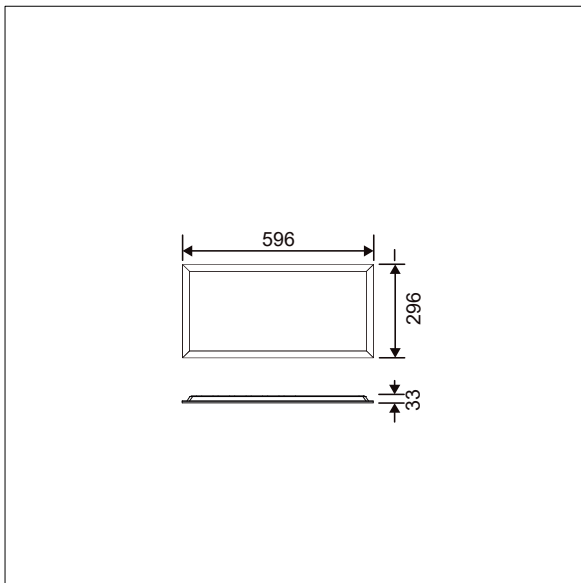

TLG_RYLL_M_63_LD.wmf

All values marked with an * are rated values. Thorn uses tried and tested components from leading suppliers, however there may be isolated instances of technology-related failures of individual LEDs during the rated product lifetime. International standards set the tolerance in initial flux and connected load at $\pm 10\%$. Unless stated otherwise, the values apply to an ambient temperature of 25°C.

Thorn Lighting is constantly developing and improving its products. The right is reserved to change specifications without prior notification or public announcement.
© Thorn Lighting