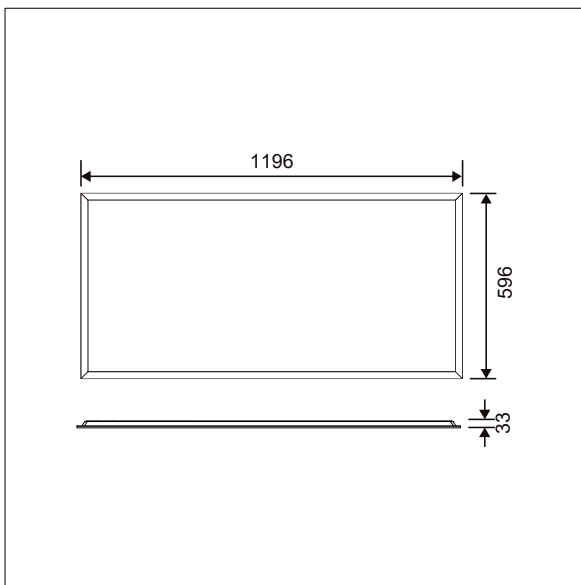

TLG_RYLL_M_126_LD.wmf

All values marked with an * are rated values. Thorn uses tried and tested components from leading suppliers, however there may be isolated instances of technology-related failures of individual LEDs during the rated product lifetime. International standards set the tolerance in initial flux and connected load at $\pm 10\%$. Unless stated otherwise, the values apply to an ambient temperature of 25°C.

Thorn Lighting is constantly developing and improving its products. The right is reserved to change specifications without prior notification or public announcement.
© Thorn Lighting