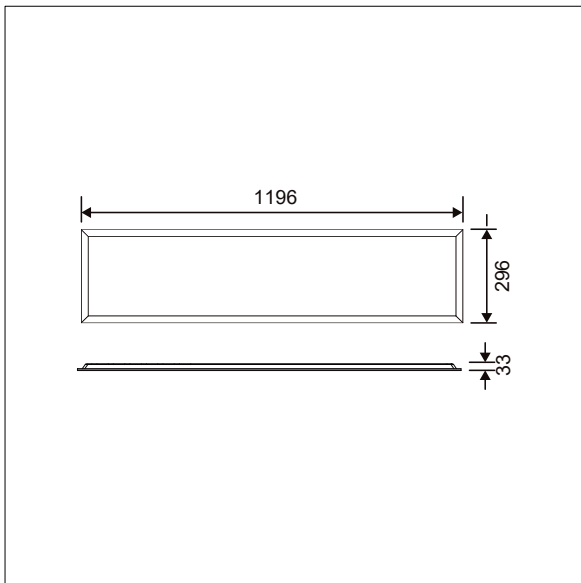

TLG_RYLL_M_123_LD.wmf

All values marked with an * are rated values. Thorn uses tried and tested components from leading suppliers, however there may be isolated instances of technology-related failures of individual LEDs during the rated product lifetime. International standards set the tolerance in initial flux and connected load at $\pm 10\%$. Unless stated otherwise, the values apply to an ambient temperature of 25°C.

Thorn Lighting is constantly developing and improving its products. The right is reserved to change specifications without prior notification or public announcement.
© Thorn Lighting