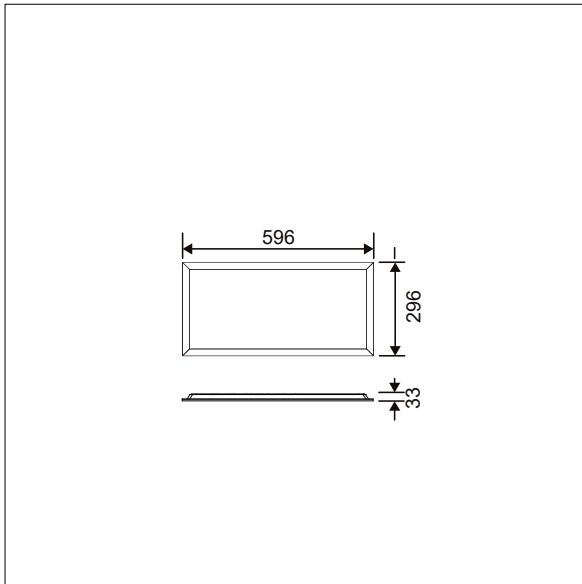

TLG_RYLL_M_63_LD.wmf

All values marked with an * are rated values. Thorn uses tried and tested components from leading suppliers, however there may be isolated instances of technology-related failures of individual LEDs during the rated product lifetime. International standards set the tolerance in initial flux and connected load at $\pm 10\%$. Unless stated otherwise, the values apply to an ambient temperature of 25°C.

Thorn Lighting is constantly developing and improving its products. The right is reserved to change specifications without prior notification or public announcement.
© Thorn Lighting