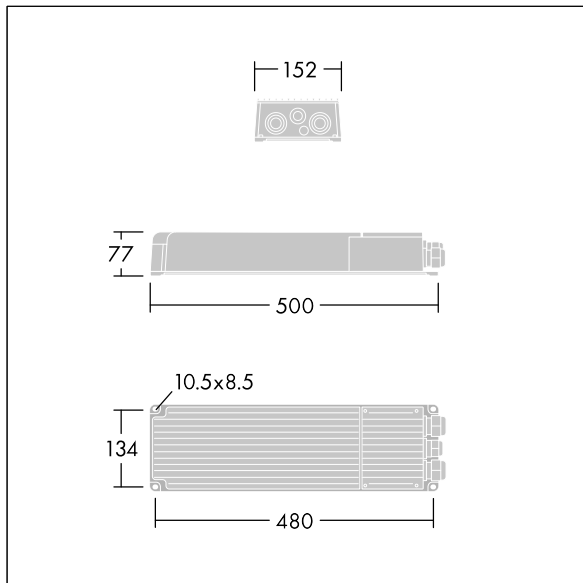

## Altis Gen5

Class I, DALI 2 programmable gearbox, with 3 independent output channels and IP66 enclosure, for TV broadcasting applications. Suitable for dedicated 432 / 456 / 480 / 504 LED Altis floodlight, to be installed remotely up to 200m from the floodlight. Nominal input voltage: 200-440, output current 1250mA with DALI 2 configurable single-channel, IEEE 1789 flicker recommended practice compliant suitable for super slow motion camera filming, surge level 10kV for both common mode and differential.

Connection from mains via terminal blocks. Mains supply must be fused according to local safety regulations.

Weight: 5.6 kg.

TLG\_ALG5\_F\_GB\_LE\_2100W.jpg

TLG\_ALG5\_M\_GB\_LE\_2100W.wmf