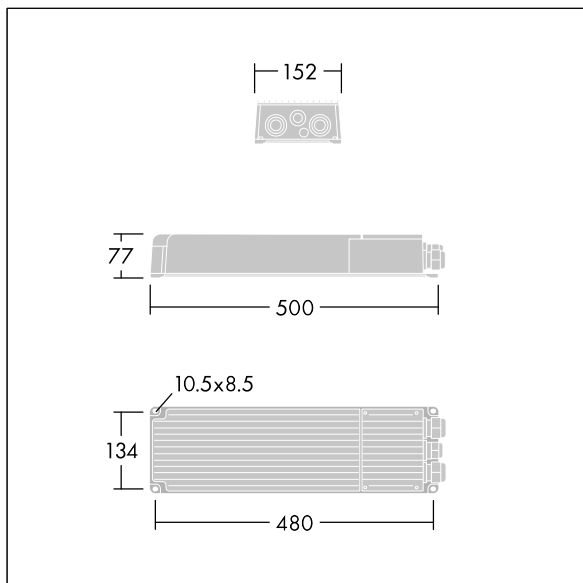

Altis Gen5

96684149 ALG5 GB LE 2100W 0.85A 550V 3CH DA

IP66	IK08				T _a 45
------	------	---	---	---	-------------------

Altis Gen5

Class I, DALI 2 programmable gearbox, with 3 independent output channels and IP66 enclosure, for TV broadcasting applications. Suitable for dedicated 432 / 456 / 480 / 504 LED Altis floodlight, to be installed remotely up to 200m from the floodlight. Nominal input voltage: 200-440, output current 850mA with DALI 2 configurable single-channel, IEEE 1789 flicker recommended practice compliant suitable for super slow motion camera filming, surge level 10kV for both common mode and differential.

Connection from mains via terminal blocks. Mains supply must be fused according to local safety regulations.

Weight: 5.8 kg.

TLG_ALG5_F_GB_LE_2100W.jpg

TLG_ALG5_M_GB_LE_2100W.wmf