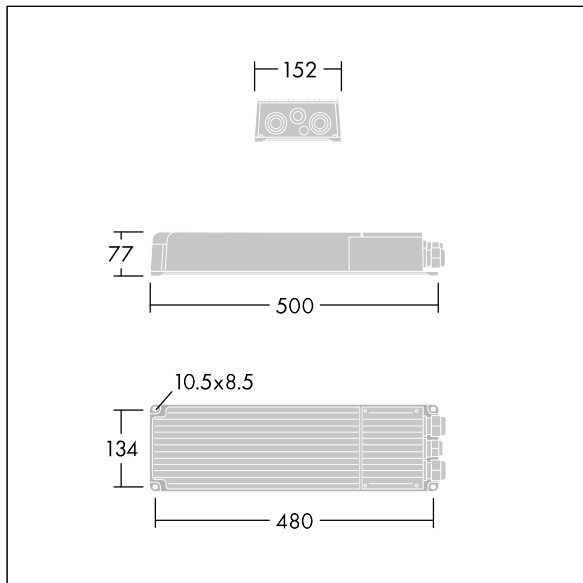

## Altis Gen5

Class I, DALI 2 programmable gearbox, with 3 independent output channels and IP66 enclosure, for TV broadcasting applications. Suitable for dedicated 432 / 456 / 480 / 504 LED Altis floodlight, to be installed remotely up to 200m from the floodlight. Nominal input voltage: 200-440, output current 1400mA with DALI 2 configurable single-channel, IEEE 1789 flicker recommended practice compliant suitable for super slow motion camera filming, surge level 10kV for both common mode and differential.

Connection from mains via terminal blocks. Mains supply must be fused according to local safety regulations.

Weight: 5.8 kg.

TLG\_ALG5\_F\_GB\_LE\_2100W.jpg

TLG\_ALG5\_M\_GB\_LE\_2100W.wmf