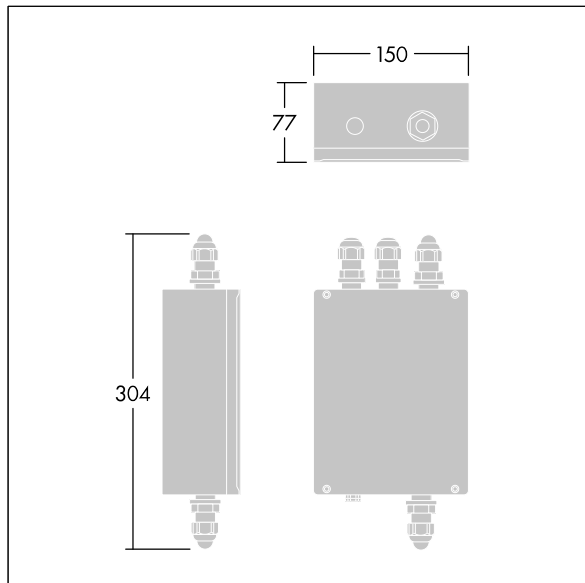

## Contrast

96636991 CONT3 4L RGBW C-BOX GB RDMX SP

ISO 9223 C5	IP66	IK08				T <sub>a</sub> -20 +35
----------------	------	------	--	--	--	---------------------------

### Contrast

Connection box for RGBW small Contrast, including DMX RDM driver driver. Surge protection 10kV.

TLG\_CON3\_F\_CONTRAST\_GEARBOX.jpg

TLG\_CBOX\_M\_150x70.wmf