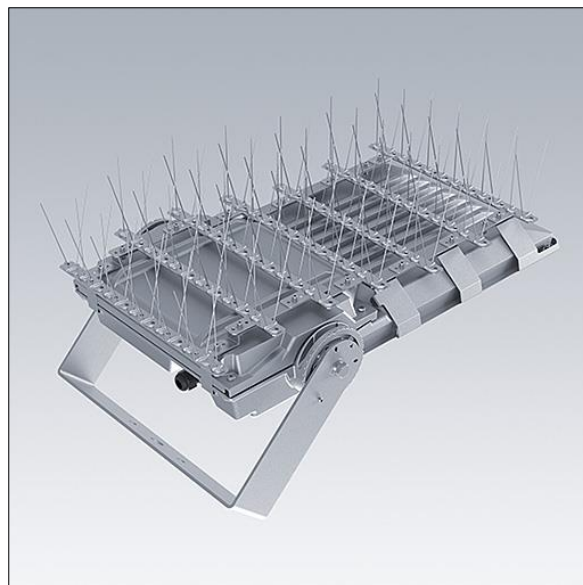

## 96636422 AFP2 BIRD DETERRENT LARGE

THORN

### Areaflood Pro 2

Bird deterrent for Areaflood Pro 2 Large. Spiked accessory to deter birds from landing on top of floodlights which may cause damage or corrosion. This is highly recommended for coastal environments and mandatory in some regions. Note: 2 kits required for Areaflood Pro 2 Double Large.