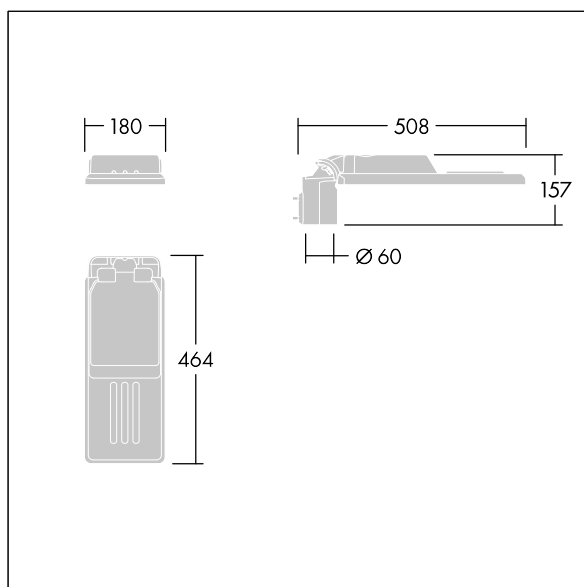

96636339 IS XS 24L70-730 NR CL2 WS0.3 M60 GY-S

Isaro

A discrete and flexible road and street lantern with durable high performance. Programmable LED driver, set for fixed output, driving 24 LEDs at 700mA. Body: extra small size, die-cast aluminium (EN AC-44300), powder coated textured Light grey textured (150) - partly painted. Shaft: Light grey textured (150) - partly painted/unpainted. Cover: Extra White glass. Fixings: stainless steel with anti-galvanic treatment. narrow road optic, with Colour Rendering Index min.: 70, Correlated colour temperature*: 3000 Kelvin LEDs supplied. Class II electrical (this product is not earthed), Impact strength: IK08, IP66, T_a max.: °C. Supplied with Ø60mm spigot adaptor which can be fitted for post-top (0°/5°/10° tilt) or side-entry (-20°/-15°/-10°/-5°/0° tilt). Pre-wired with 0.3m, 1.5mm² H07RN-F cable.

Dimensions: 508 x 180 x 157 mm
 Luminaire input power: 51.2 W
 Luminaire luminous flux: 7018 lm
 Luminaire efficacy: 137 lm/W
 Weight: 3.27 kg
 Scx: 0.028 m²

TLG_ISLC_F_XS_ZU_SR.jpg

TLG_ISLC_M_XSMTP60.wmf