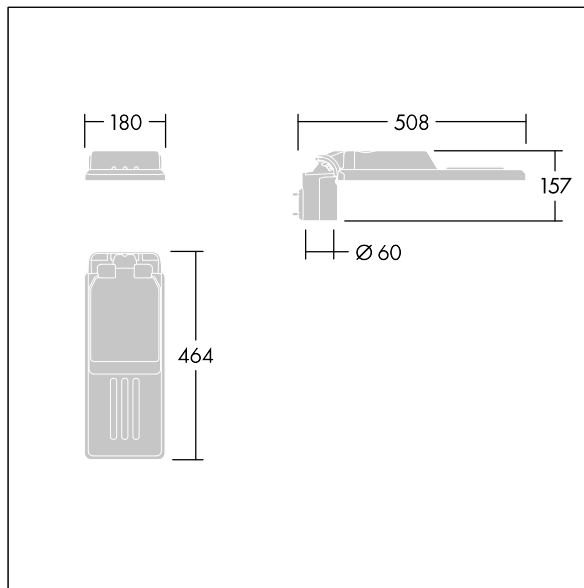

96636336 IS XS 24L25-730 NR CL2 WS0.3 M60 GY-S

ISO 9223 C5	ida LANK SKY APPROVED	IP66	IK08					T _a 35
----------------	--------------------------	------	------	--	--	--	--	-------------------

Isaro

A discrete and flexible road and street lantern with durable high performance. Programmable LED driver, set for fixed output, driving 24 LEDs at 250mA. Body: extra small size, die-cast aluminium (EN AC-44300), powder coated textured light grey textured (150) - partly painted. Shaft: light grey textured (150) - partly painted/unpainted. Cover: extra white glass. Fixings: stainless steel with anti-galvanic treatment. narrow road optic, with Colour Rendering Index min.: 70, Correlated colour temperature*: 3000 Kelvin LEDs supplied. Class II electrical (this product is not earthed), Impact strength: IK08, IP66, T_a max.: °C. Supplied with Ø60mm spigot adaptor which can be fitted for post-top (0°/5°/10° tilt) or side-entry (-20°/-15°/-10°/-5°/0° tilt). Pre-wired with 0.3m, 1.5mm² H07RN-F cable.

Dimensions: 508 x 180 x 157 mm
 Luminaire input power: 18.9 W
 Luminaire luminous flux: 2824 lm
 Luminaire efficacy: 149 lm/W
 Weight: 3.27 kg
 Scx: 0.028 m²

TLG_ISLC_F_XS_ZU_SR.jpg

TLG_ISLC_M_XSMTP60.wmf