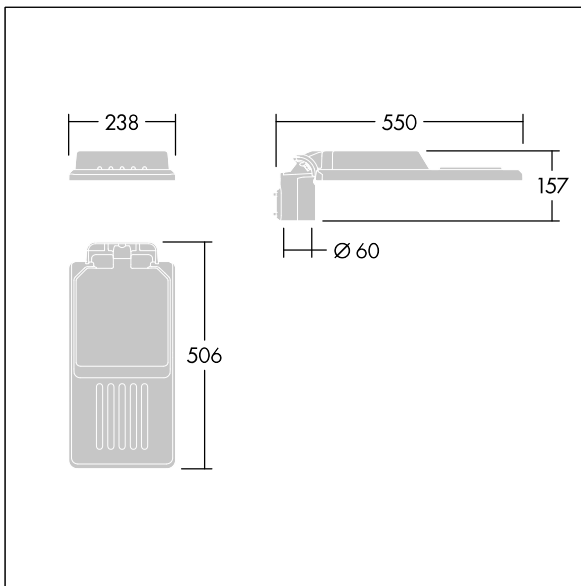

## 96636160 IS S 36L35-730 NR CL2 WS0.3 M60 GY-S

### Isaro

A discrete and flexible road and street lantern with durable high performance. Programmable LED driver, set for fixed output, driving 36 LEDs at 350mA. Body: small size, die-cast aluminium (EN AC-44300), powder coated textured Light grey textured (150) - partly painted. Shaft: Light grey textured (150) - partly painted. Cover: Extra White glass. Fixings: stainless steel with anti-galvanic treatment. narrow road optic, with Colour Rendering Index min.: 70, Correlated colour temperature\*: 3000 Kelvin LEDs supplied. Class II electrical (this product is not earthed), Impact strength: IK08, IP66, T<sub>a</sub> max.: 35°C. Supplied with Ø60mm spigot adaptor which can be fitted for post-top (0°/5°/10° tilt) or side-entry (-20°/-15°/-10°/-5°/0° tilt). Pre-wired with 0.3m, 1.5mm<sup>2</sup> H07RN-F cable.

Dimensions: 550 x 238 x 157 mm  
 Luminaire input power: 38.5 W  
 Luminaire luminous flux: 6005 lm  
 Luminaire efficacy: 156 lm/W  
 Weight: 4.06 kg  
 Scx: 0.041 m<sup>2</sup>

TLG\_ISLC\_F\_S\_ZU\_SR.jpg