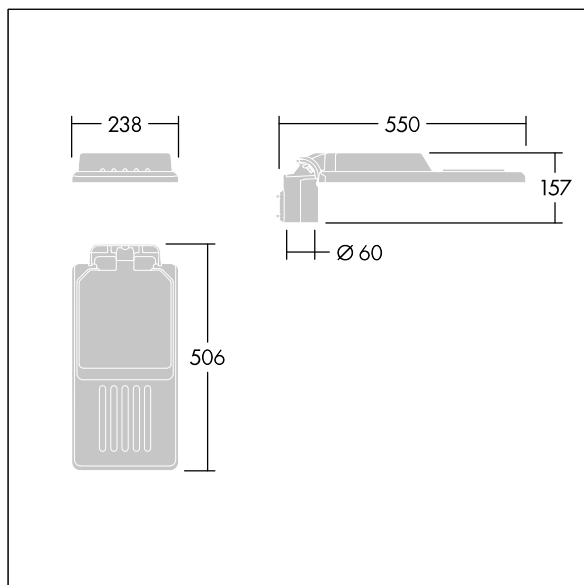

96636159 IS S 36L25-730 NR CL2 WS0.3 M60 GY-S

ISO 9223 C5	ida LAMP SKY APPROVED	IP66	IK08						T _a 35
----------------	--------------------------	------	------	--	--	--	--	--	-------------------

Isaro

A discrete and flexible road and street lantern with durable high performance. Programmable LED driver, set for fixed output, driving 36 LEDs at 250mA. Body: small size, die-cast aluminium (EN AC-44300), powder coated textured Light grey textured (150) - partly painted. Shaft: Light grey textured (150) - partly painted. Cover: Extra White glass. Fixings: stainless steel with anti-galvanic treatment. narrow road optic, with Colour Rendering Index min.: 70, Correlated colour temperature*: 3000 Kelvin LEDs supplied. Class II electrical (this product is not earthed), Impact strength: IK08, IP66, T_a max.: 50°C. Supplied with Ø60mm spigot adaptor which can be fitted for post-top (0°/5°/10° tilt) or side-entry (-20°/-15°/-10°/-5°/0° tilt). Pre-wired with 0.3m, 1.5mm² H07RN-F cable.

Dimensions: 550 x 238 x 157 mm
 Luminaire input power: 28.2 W
 Luminaire luminous flux: 4431 lm
 Luminaire efficacy: 157 lm/W
 Weight: 4.06 kg
 Scx: 0.041 m²

TLG_ISLC_F_S_ZU_SR.jpg

TLG_ISLC_M_SMTp60.wmf

This product contains a light source of energy efficiency class D.

All values marked with an * are rated values. Thorn uses tried and tested components from leading suppliers, however there may be isolated instances of technology-related failures of individual LEDs during the rated product lifetime. International standards set the tolerance in initial flux and connected load at ±10%. Unless stated otherwise, the values apply to an ambient temperature of 25°C.